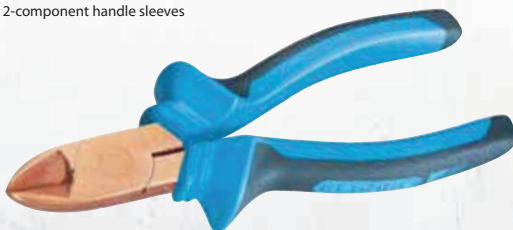

GED060

COMBINATION PLIERS

- Size 160 mm = handles blue dip-insulated
- Size 200 mm = with 2-component handle sleeves

Code	No.	mm	mm
2514761	GED0601600C	160	350
2514753	GED0602000C	200	425

GED160

COMBINATION PLIERS, INSULATED

- Insulated up to 1000 V

Code	No.	mm	mm
2522047	GED1601000C	200	390

GED160

COMBINATION PLIERS, ADJUSTABLE

- Handles blue dip-insulated

Code	No.	mm	mm
2513838	GED1602000C	200	340

GED066

SIDE CUTTER

- With 2-component handle sleeves

Code	No.	mm	mm
2510189	GED0661650C	165	200

GED066

POWER SIDE CUTTER

- With 2-component handle sleeves

Code	No.	mm	mm
2522659	GED0662650C	190	290

GED066

POWER SIDE CUTTER, INSULATED

- Insulated up to 1000 V

Code	No.	mm	mm
2515830	GED0662651C	190	290

GED050

WATER PUMP PLIERS

- Handles blue dip-insulated

Code	No.	mm	mm	mm
2506262	GED0502500C	30	250	370
2506238	GED0503000C	50	300	560
2506211	GED0504000C	110	400	1680