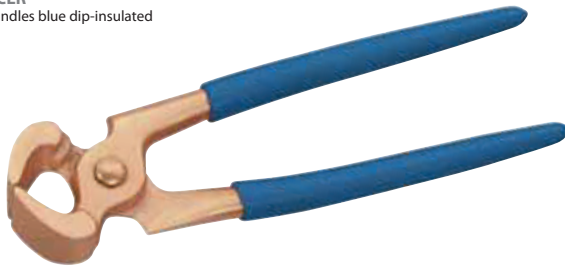

- Insulated up to 1000 V

Code	No.	mm	mm
2515830	GED0662651C	190	290

GED050

WATER PUMP PLIERS

- Handles blue dip-insulated

Code	No.	mm	mm	mm
2506262	GED0502500C	30	250	370
2506238	GED0503000C	50	300	560
2506211	GED0504000C	110	400	1680

GED060

WATER PUMP PLIERS

- Box joint

Code	No.	mm	mm	mm
2506173	GED0602500C	30	250	350

GED062

ROUND NOSE PLIERS

- With 2-component handle sleeves

Code	No.	mm	mm
2515059	GED0621200C	120	90
2515032	GED0621600C	160	160

GED061

PINCER

▀ Handles blue dip-insulated

Code	No.	↳mm↳	↕↔
2515075	GED0612000C	200	430
2515067	GED0612300C	230	520

GED063

TELEPHONE PLIERS, INSULATED straight pattern

▀ Insulated up to 1000 V

Code	No.	↳mm↳	↕↔
2522667	GED0631802C	180	255

GED061

END CUTTING NIPPERS heavy-duty version

▀ Handles blue dip-insulated

Code	No.	↳mm↳	↕↔
2522683	GED0611750C	175	260

GED063

TELEPHONE PLIERS angled

▀ Tips angled 45°
▀ Handles blue dip-insulated

Code	No.	↳mm↳	↕↔
2522675	GED0631801C	180	245