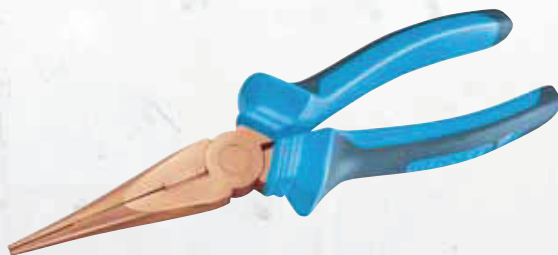

GED064

FLAT NOSE PLIERS

▀ Size 120 mm = with 2-component handle sleeves
▀ Size 160 mm = handles blue dip-insulated

Code	No.	↳mm↳	↕↔
2514737	GED0641200C	120	50
2514729	GED0641600C	160	150

GED061

STRIPPING PLIERS

▀ Self-opening, with spring and adjusting screw

Code	No.	↳mm↳	↕↔
2511827	GED0611550C	170	260

GED063

TELEPHONE PLIERS straight pattern

▀ With 2-component handle sleeves

Code	No.	↳mm↳	↕↔
2513633	GED0631800C	180	300