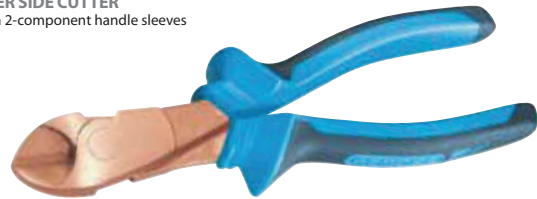

GED060

COMBINATION PLIERS

- Size 160 mm = handles blue dip-insulated
- Size 200 mm = with 2-component handle sleeves

Code	No.	mm	mm
2514761	GED0601600C	160	350
2514753	GED0602000C	200	425

GED160

COMBINATION PLIERS, INSULATED

- Insulated up to 1000 V

Code	No.	mm	mm
2522047	GED1601000C	200	390

GED160

COMBINATION PLIERS, ADJUSTABLE

- Handles blue dip-insulated

Code	No.	mm	mm
2513838	GED1602000C	200	340

GED066

SIDE CUTTER

- With 2-component handle sleeves

Code	No.	mm	mm
2510189	GED0661650C	165	200

GED066

POWER SIDE CUTTER

- With 2-component handle sleeves

Code	No.	mm	mm
2522659	GED0662650C	190	290

GED066

POWER SIDE CUTTER, INSULATED

- Insulated up to 1000 V

Code	No.	mm	mm
2515830	GED0662651C	190	290

GED050

WATER PUMP PLIERS

- Handles blue dip-insulated

Code	No.	mm	mm	mm
2506262	GED0502500C	30	250	370
2506238	GED0503000C	50	300	560
2506211	GED0504000C	110	400	1680