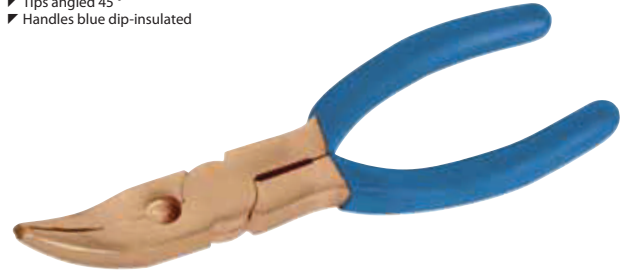

GED061

PINCER

▀ Handles blue dip-insulated

Code	No.	↳mm↳	↕↔
2515075	GED0612000C	200	430
2515067	GED0612300C	230	520

GED063

TELEPHONE PLIERS, INSULATED straight pattern

▀ Insulated up to 1000 V

Code	No.	↳mm↳	↕↔
2522667	GED0631802C	180	255

GED061

END CUTTING NIPPERS heavy-duty version

▀ Handles blue dip-insulated

Code	No.	↳mm↳	↕↔
2522683	GED0611750C	175	260

GED063

TELEPHONE PLIERS angled

▀ Tips angled 45°
▀ Handles blue dip-insulated

Code	No.	↳mm↳	↕↔
2522675	GED0631801C	180	245

GED064

FLAT NOSE PLIERS

▀ Size 120 mm = with 2-component handle sleeves
▀ Size 160 mm = handles blue dip-insulated

Code	No.	↳mm↳	↕↔
2514737	GED0641200C	120	50
2514729	GED0641600C	160	150

GED061

STRIPPING PLIERS

▀ Self-opening, with spring and adjusting screw

Code	No.	↳mm↳	↕↔
2511827	GED0611550C	170	260

GED063

TELEPHONE PLIERS straight pattern

▀ With 2-component handle sleeves

Code	No.	↳mm↳	↕↔
2513633	GED0631800C	180	300