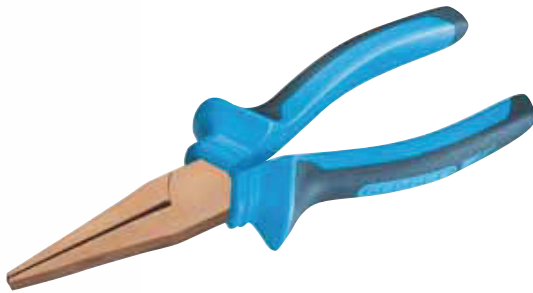

- Insulated up to 1000 V

Code	No.	mm	mm
2515830	GED0662651C	190	290

GED050

WATER PUMP PLIERS

- Handles blue dip-insulated

Code	No.	mm	mm	mm
2506262	GED0502500C	30	250	370
2506238	GED0503000C	50	300	560
2506211	GED0504000C	110	400	1680

GED061

PINCER

▀ Handles blue dip-insulated

Code	No.	↳mm↳	↕↔
2515075	GED0612000C	200	430
2515067	GED0612300C	230	520

GED063

TELEPHONE PLIERS, INSULATED straight pattern

▀ Insulated up to 1000 V

Code	No.	↳mm↳	↕↔
2522667	GED0631802C	180	255

GED061

END CUTTING NIPPERS heavy-duty version

▀ Handles blue dip-insulated

Code	No.	↳mm↳	↕↔
2522683	GED0611750C	175	260

GED063

TELEPHONE PLIERS angled

▀ Tips angled 45°
▀ Handles blue dip-insulated

Code	No.	↳mm↳	↕↔
2522675	GED0631801C	180	245

GED064

FLAT NOSE PLIERS

▀ Size 120 mm = with 2-component handle sleeves
▀ Size 160 mm = handles blue dip-insulated

Code	No.	↳mm↳	↕↔
2514737	GED0641200C	120	50
2514729	GED0641600C	160	150

GED061

STRIPPING PLIERS