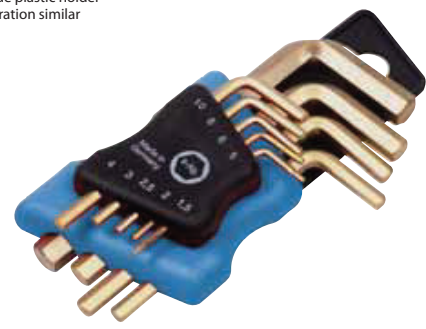

GED080

HEXAGON ALLEN KEY WITH HANDLE straight, for in-hex screws, with ball end

 mm

Code	No.	mm	mm	mm
2515717	GED0807055C	3	100	35
2515709	GED0807060C	4	100	50
2515695	GED0807065C	5	100	60
2515687	GED0807070C	6	125	90
2515679	GED0807075C	8	150	140
2497204	GED0807080C	10	150	210
2497085	GED0807085C	12	150	280

GED025

HEXAGON ALLEN KEY SET for in-hex screws
 In blue plastic holder

 mm

Code	No.	Contents	pieces	mm
2492660	GED0250001S	2 2,5 3 4 5 6 8 10 mm	8	245
2519313	GED0250003S	1,5 2 2,5 3 4 5 6 8 10 mm	9	205

GED025

HEXAGON ALLEN KEY SET for in-hex screws INCH
 In blue plastic holder
 Illustration similar

 "AF"

Code	No.	Contents	pieces	mm
2519348	GED0250002S	1/16 5/64 3/32 1/8 5/32 3/16 7/32 1/4 5/16 3/8"	10	178

GED025

HEXAGON ALLEN KEY SET for in-hex screws, extra long
 In blue plastic holder

 mm

Code	No.	Contents	pieces	mm
2492652	GED0250005S	2 2,5 3 4 5 6 8 10 mm	8	400
2519275	GED0250004S	1,5 2 2,5 3 4 5 6 8 10 mm	9	464