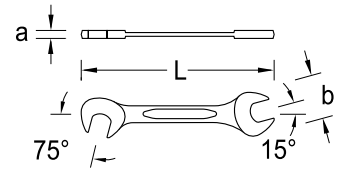

8 (MM) DOUBLE ENDED MIDGET SPANNER

small

- > With same size each end
- > Jaws set at 15° and 75°
- > GEDORE vanadium steel 31CrV3, heads finely polished, chrome-plated

Ø mm	L	a	b	kg	Code	No.
4.0	69.0	2.2	10.4	0.005	6093900	8 4
4.5	69.0	2.2	10.4	0.006	6094040	8 4,5
5.0	77.3	2.2	12.4	0.006	6094120	8 5
5.5	77.3	2.2	12.4	0.007	6094200	8 5,5
6.0	77.3	2.2	12.4	0.008	6094390	8 6
7.0	89.5	2.6	14.8	0.011	6094470	8 7
8.0	95.5	3.1	17.5	0.016	6094550	8 8
9.0	103.8	3.1	20.2	0.020	6094630	8 9
10.0	103.8	3.1	20.2	0.021	6094710	8 10
11.0	115.2	3.1	24.0	0.028	6094980	8 11
12.0	115.2	3.1	24.0	0.028	6095010	8 12
13.0	130.5	3.1	28.0	0.037	6095280	8 13
14.0	130.5	3.1	28.0	0.038	6095360	8 14

8-011 DOUBLE ENDED MIDGET SPANNER SET

11 pieces

- > In plastic case

8-0100 DOUBLE ENDED MIDGET SPANNER SET

10 pieces

- > In blue plastic wallet

pieces	No.	Contents	kg	Code
11	8-011	4,5 5 5,5 6 7 8 9 10 11 12 13	0.280	1879146