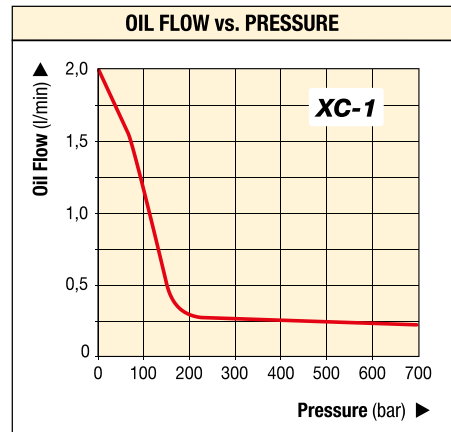

Cordless Hydraulic Pumps

XC-Series Cordless Hydraulic Pumps

The XC-Series cordless pump is ideal for jobs that require a combination of portability, speed, and safety. These cordless pumps are perfect for remote locations without access to power, but also indoors where trip hazards, ergonomics or size is a concern.

The XC-Series cordless pump is compatible with all Enerpac hydraulic tools and small to medium sized cylinders.

The XC-Series cordless pump is CSA and CE compliant.

The Lithium-Ion battery provides superior run time:

- 270 cuts of 10 mm reinforcing bar using a WHC-750 Cutter
- 112 lifts with a WR-5 Spreader
- 45 splits on M27 - 8.8 nuts using a NC-3241 Nut Cutter
- 30 times lifting with a RC-104 cylinder (10 ton, 100 mm stroke).

Note: Actual number of cycles per charge will vary depending on condition of battery, tool and ambient conditions. Battery life with double-acting tools is approximately 75% of that for comparable, single-acting tools.

XC Series

Reservoir Capacity:

1,0 - 2,0 litres

Flow at Rated Pressure:

0,25 l/min

Maximum Operating Pressure:

700 bar

- ① Outlet "Advance" Port 3/8"-18 NPTF
- ② Oil Fill (must use funnel)
- ③ User Adjustable Relief Valve Access Port
- ④ Directional Control Valve
- ⑤ Shoulder Strap Connection Points
- ⑥ Safety Lock Feature
- ⑦ On/Off Switch
- ⑧ Inlet "Retract" Port (double-acting models only)

▼ SELECTION CHART