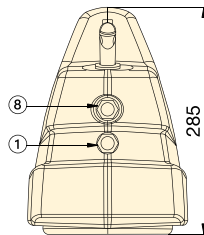

XC Series

Reservoir Capacity:

1,0 - 2,0 litres

Flow at Rated Pressure:

0,25 l/min

Maximum Operating Pressure:

700 bar

- ① Outlet "Advance" Port 3/8"-18 NPTF
- ② Oil Fill (must use funnel)
- ③ User Adjustable Relief Valve Access Port
- ④ Directional Control Valve
- ⑤ Shoulder Strap Connection Points
- ⑥ Safety Lock Feature
- ⑦ On/Off Switch
- ⑧ Inlet "Retract" Port (double-acting models only)

▼ SELECTION CHART

Pump Type (Used with cylinder)	Useable Oil Capacity (litres)	Model Number	Output Flow Rate (l/min)			Valve Function	Charger Voltage (VAC)	Weight (kg)
			No Load	140 bar	700 bar			
Single-Acting	1,0	XC-1201MB ¹⁾	2,0	0,50	0,25	3-way, 2-pos.	115	10
	2,0	XC-1202MB	2,0	0,50	0,25	3-way, 2-pos.	115	11
	1,0	XC-1201ME ¹⁾	2,0	0,50	0,25	3-way, 2-pos.	230	10
	2,0	XC-1202ME	2,0	0,50	0,25	3-way, 2-pos.	230	11
	1,0	XC-1201M ²⁾	2,0	0,50	0,25	3-way, 2-pos.	—	10
	2,0	XC-1202M ²⁾	2,0	0,50	0,25	3-way, 2-pos.	—	11
Double-Acting	1,0	XC-1401MB	2,0	0,50	0,25	4-way, 3-pos.	115	10
	2,0	XC-1402MB	2,0	0,50	0,25	4-way, 3-pos.	115	11
	1,0	XC-1401ME	2,0	0,50	0,25	4-way, 3-pos.	230	10
	2,0	XC-1402ME	2,0	0,50	0,25	4-way, 3-pos.	230	11
	1,0	XC-1401M ²⁾	2,0	0,50	0,25	4-way, 3-pos.	—	10
	2,0	XC-1402M ²⁾	2,0	0,50	0,25	4-way, 3-pos.	—	11