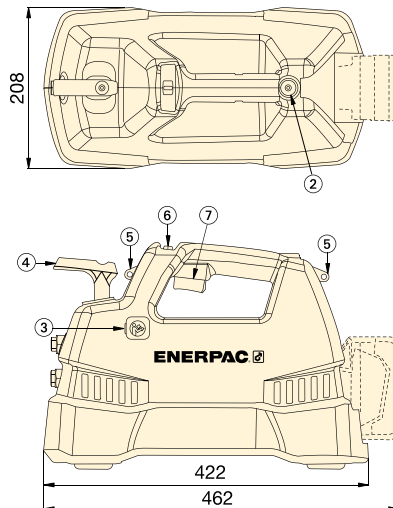

XC Series

Reservoir Capacity:

1,0 - 2,0 litres

Flow at Rated Pressure:

0,25 l/min

Maximum Operating Pressure:

700 bar

- ① Outlet "Advance" Port 3/8"-18 NPTF
- ② Oil Fill (must use funnel)
- ③ User Adjustable Relief Valve Access Port
- ④ Directional Control Valve
- ⑤ Shoulder Strap Connection Points
- ⑥ Safety Lock Feature
- ⑦ On/Off Switch
- ⑧ Inlet "Retract" Port (double-acting models only)

▼ SELECTION CHART

Pump Type (Used with cylinder)	Useable Oil Capacity (litres)	Model Number	Output Flow Rate (l/min)			Valve Function	Charger Voltage (VAC)	Weight (kg)
			No Load	140 bar	700 bar			
Single-Acting	1,0	XC-1201MB ¹⁾	2,0	0,50	0,25	3-way, 2-pos.	115	10
	2,0	XC-1202MB	2,0	0,50	0,25	3-way, 2-pos.	115	11
	1,0	XC-1201ME ¹⁾	2,0	0,50	0,25	3-way, 2-pos.	230	10
	2,0	XC-1202ME	2,0	0,50	0,25	3-way, 2-pos.	230	11
	1,0	XC-1201M ²⁾	2,0	0,50	0,25	3-way, 2-pos.	—	10
	2,0	XC-1202M ²⁾	2,0	0,50	0,25	3-way, 2-pos.	—	11
Double-Acting	1,0	XC-1401MB	2,0	0,50	0,25	4-way, 3-pos.	115	10
	2,0	XC-1402MB	2,0	0,50	0,25	4-way, 3-pos.	115	11
	1,0	XC-1401ME	2,0	0,50	0,25	4-way, 3-pos.	230	10
	2,0	XC-1402ME	2,0	0,50	0,25	4-way, 3-pos.	230	11
	1,0	XC-1401M ²⁾	2,0	0,50	0,25	4-way, 3-pos.	—	10
	2,0	XC-1402M ²⁾	2,0	0,50	0,25	4-way, 3-pos.	—	11